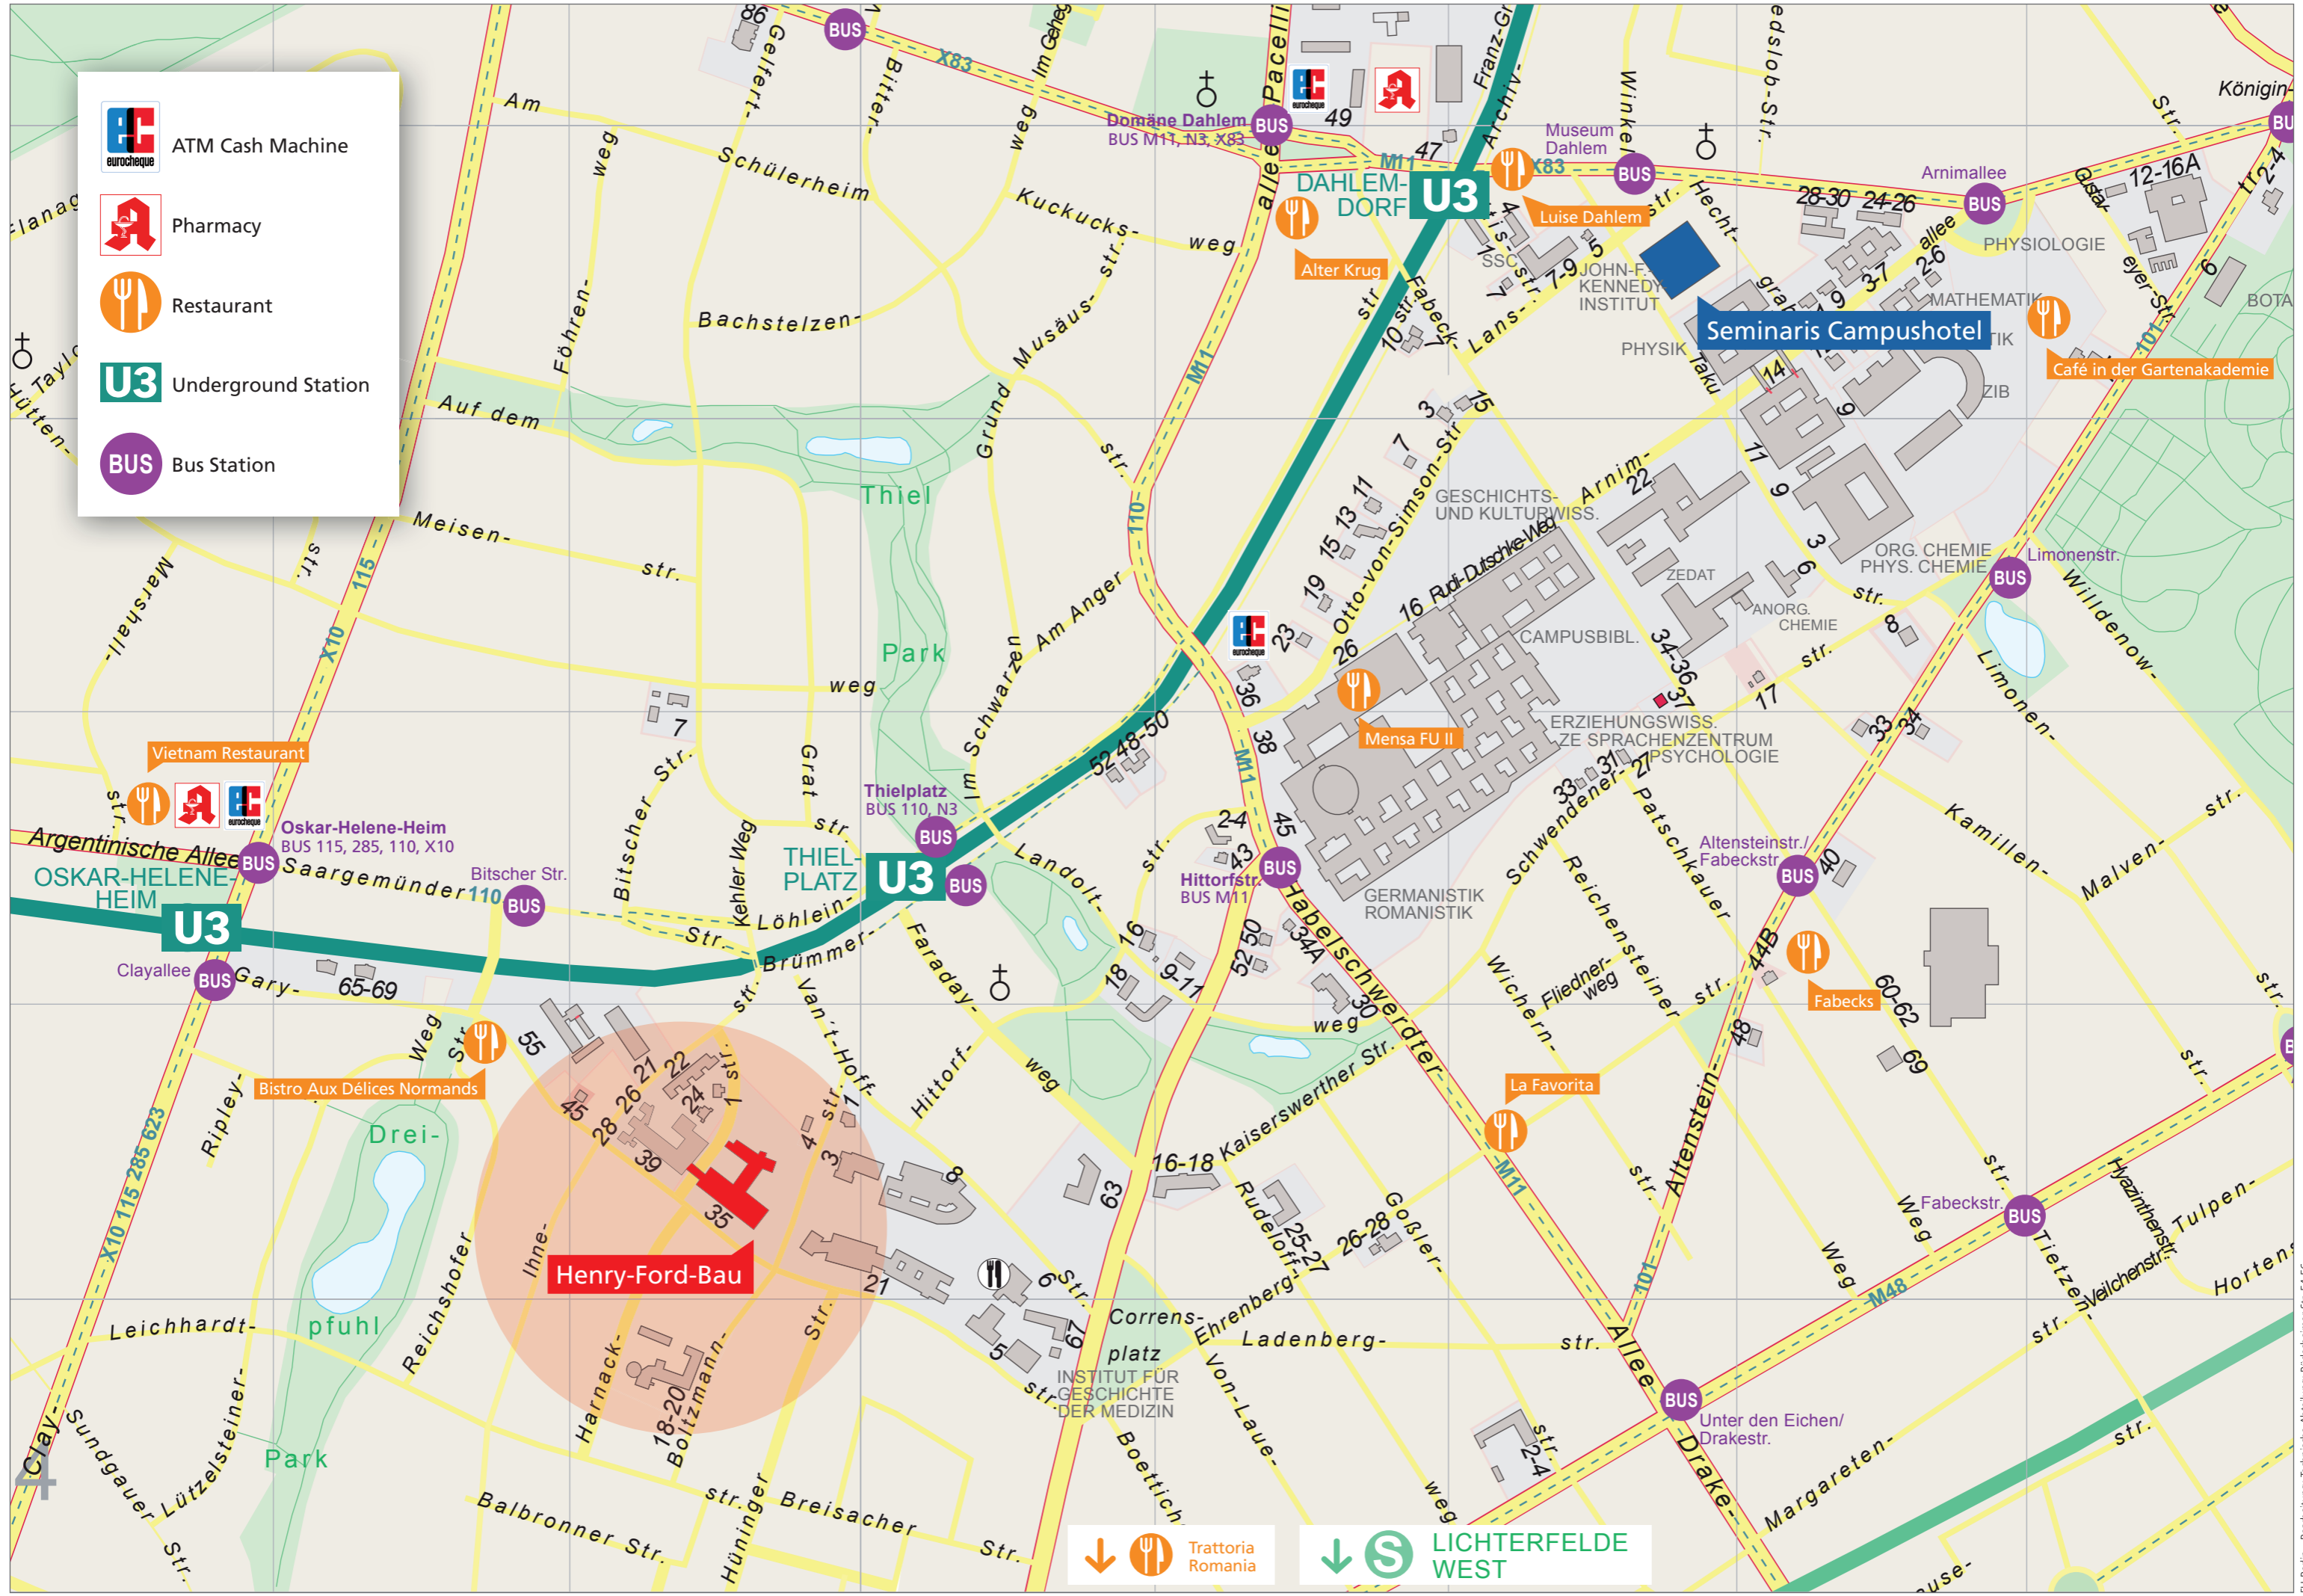

 ATM Cash Machine

 Pharmacy

 Restaurant

 U3 Underground Station

 Bus Station

Seminaris Campushotel

Henry-Ford-Bau

  Trattoria Romania

  LICHTERFELDE WEST